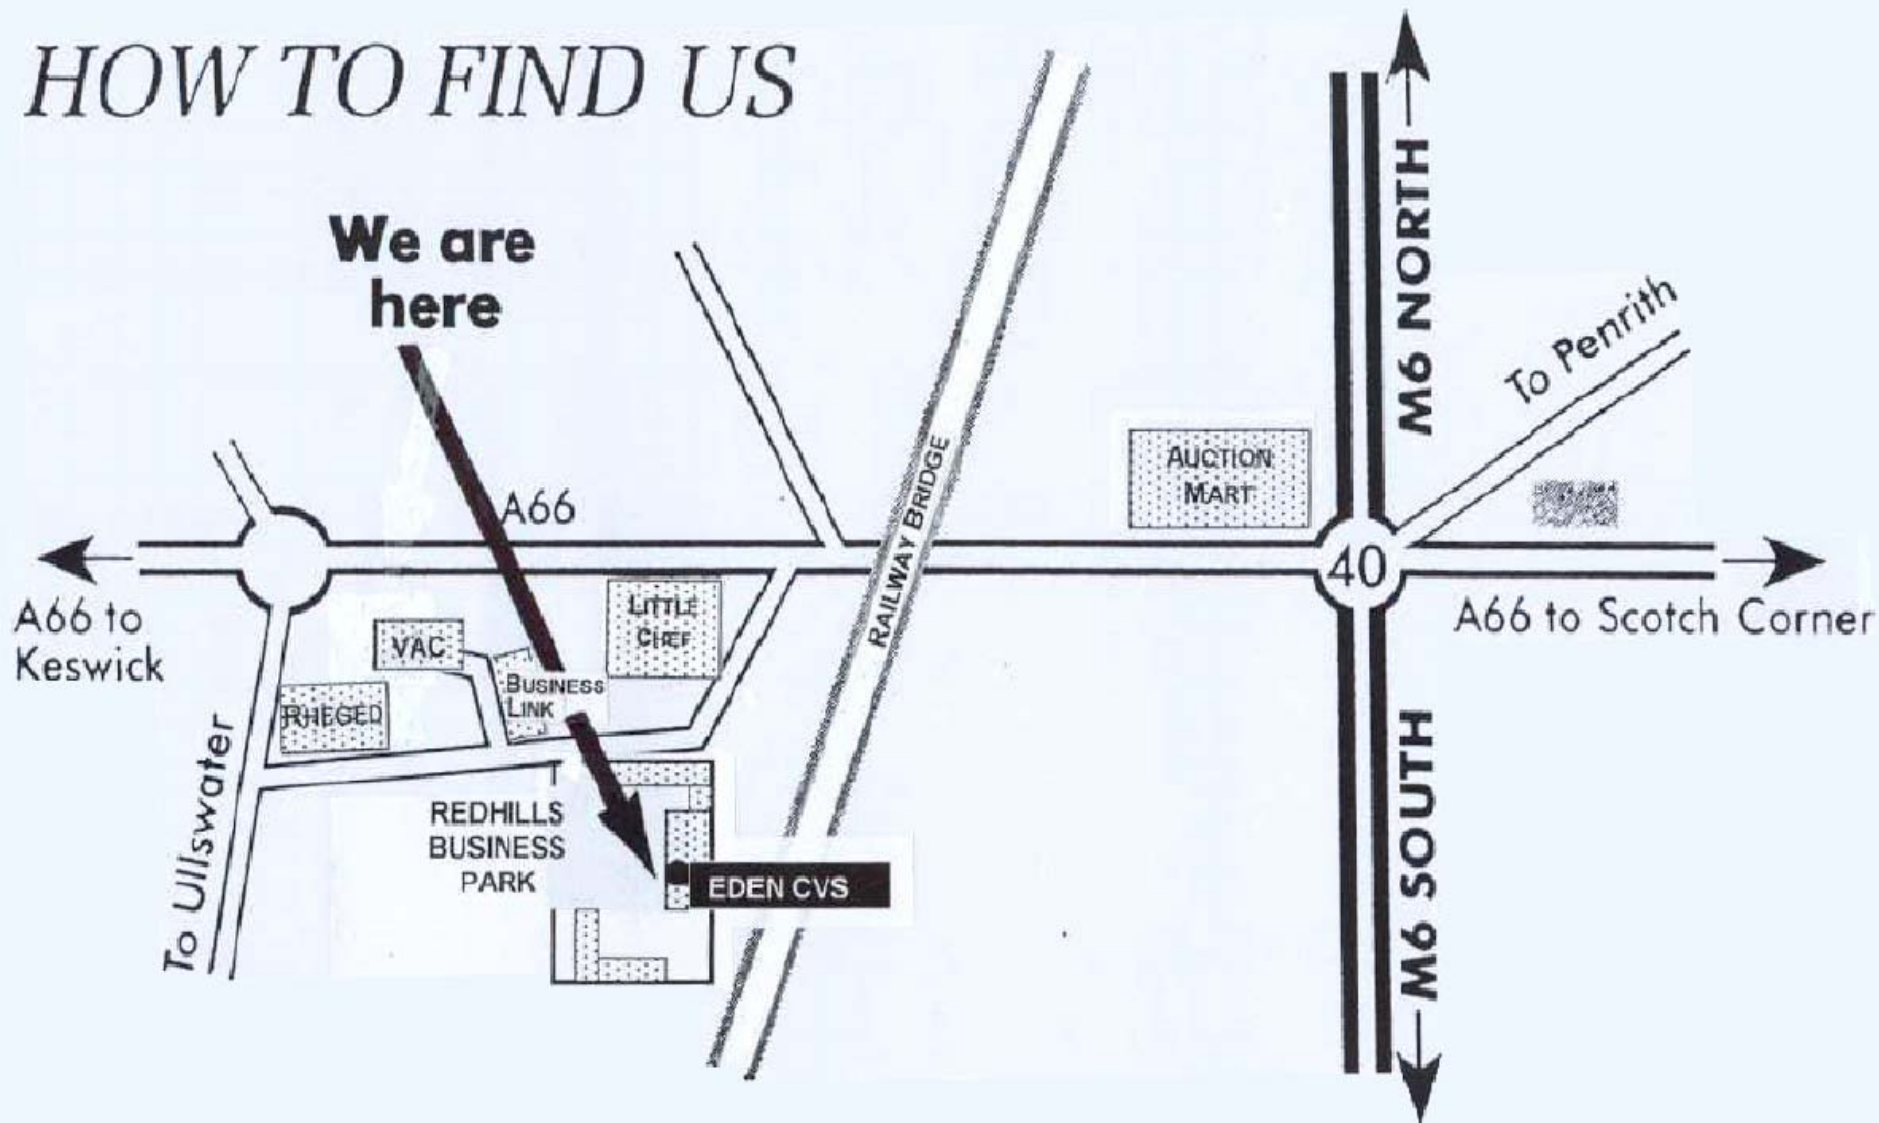

HOW TO FIND US

Bus Services

Eden District Council Town Centres Officer,
Enquiries Tel: 01768 212369

Rail Travel

Nearest Train Station – Penrith Train Station
Nearest Main Line Station – Carlisle Train Station